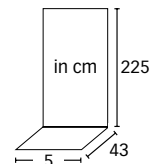

PRÄSENTATIONSSYSTEM

Wandmontage, Massivholz, Aufnahme pro Modul bis zu 150 Garderobenbügel.

Für fast jede Raumsituation bieten wir zur Verkaufsunterstützung hochwertige Präsentationssysteme.

Für die Garderobenbügel-Kollektion werden sowohl moderne Rundstände als auch Wandpräsentationen eingesetzt.

Alle Lösungen sind für geringsten Platzbedarf und übersichtliche Präsentation entwickelt. Sprechen Sie mit unseren Kundenberatern.

Wir schaffen die optimale Lösung für Ihre individuelle Verkaufsfläche.

PRESENTATION SYSTEMS

Wall fastening, solid wood, Accommodation per module up to 150 cloakroom coat hangers.

We offer high class presentation systems to suit every different space. For the cloakroom coat hanger collection, modern round stands as well as wall-mounted presentations are used.

All solutions are developed for small spaces and for clear presentation. Please speak to one of our customer service representatives.

We will create the optimal solution for your individual sales area.

PRÄSENTATIONSSYSTEM/ PRESENTATION SYSTEMS

ART.-NR.: 8708.80.000

PRÄSENTATIONSSYSTEM/ PRESENTATION SYSTEMS

ART.-NR.: 8708.80.000

ROLLENPRÄSENTER/ PRESENTER ON ROLLS

ART.-NR.: 8823.80.000

ROLLENPRÄSENTER/ PRESENTER ON ROLLS

ART.-NR.: 8823.80.000

Mit unserem Merchandising-Team garantieren wir die ständige Nachbestückung der gelisteten Artikel und deren professionelle Präsentation am POS. Diesen Service führen wir exklusiv mit unseren eigenen, geschulten Mitarbeitern für Sie durch.

Für weitere Informationen zum Thema Merchandising nehmen Sie bitte mit uns Kontakt auf.

SERVICE-FAHRZEUG